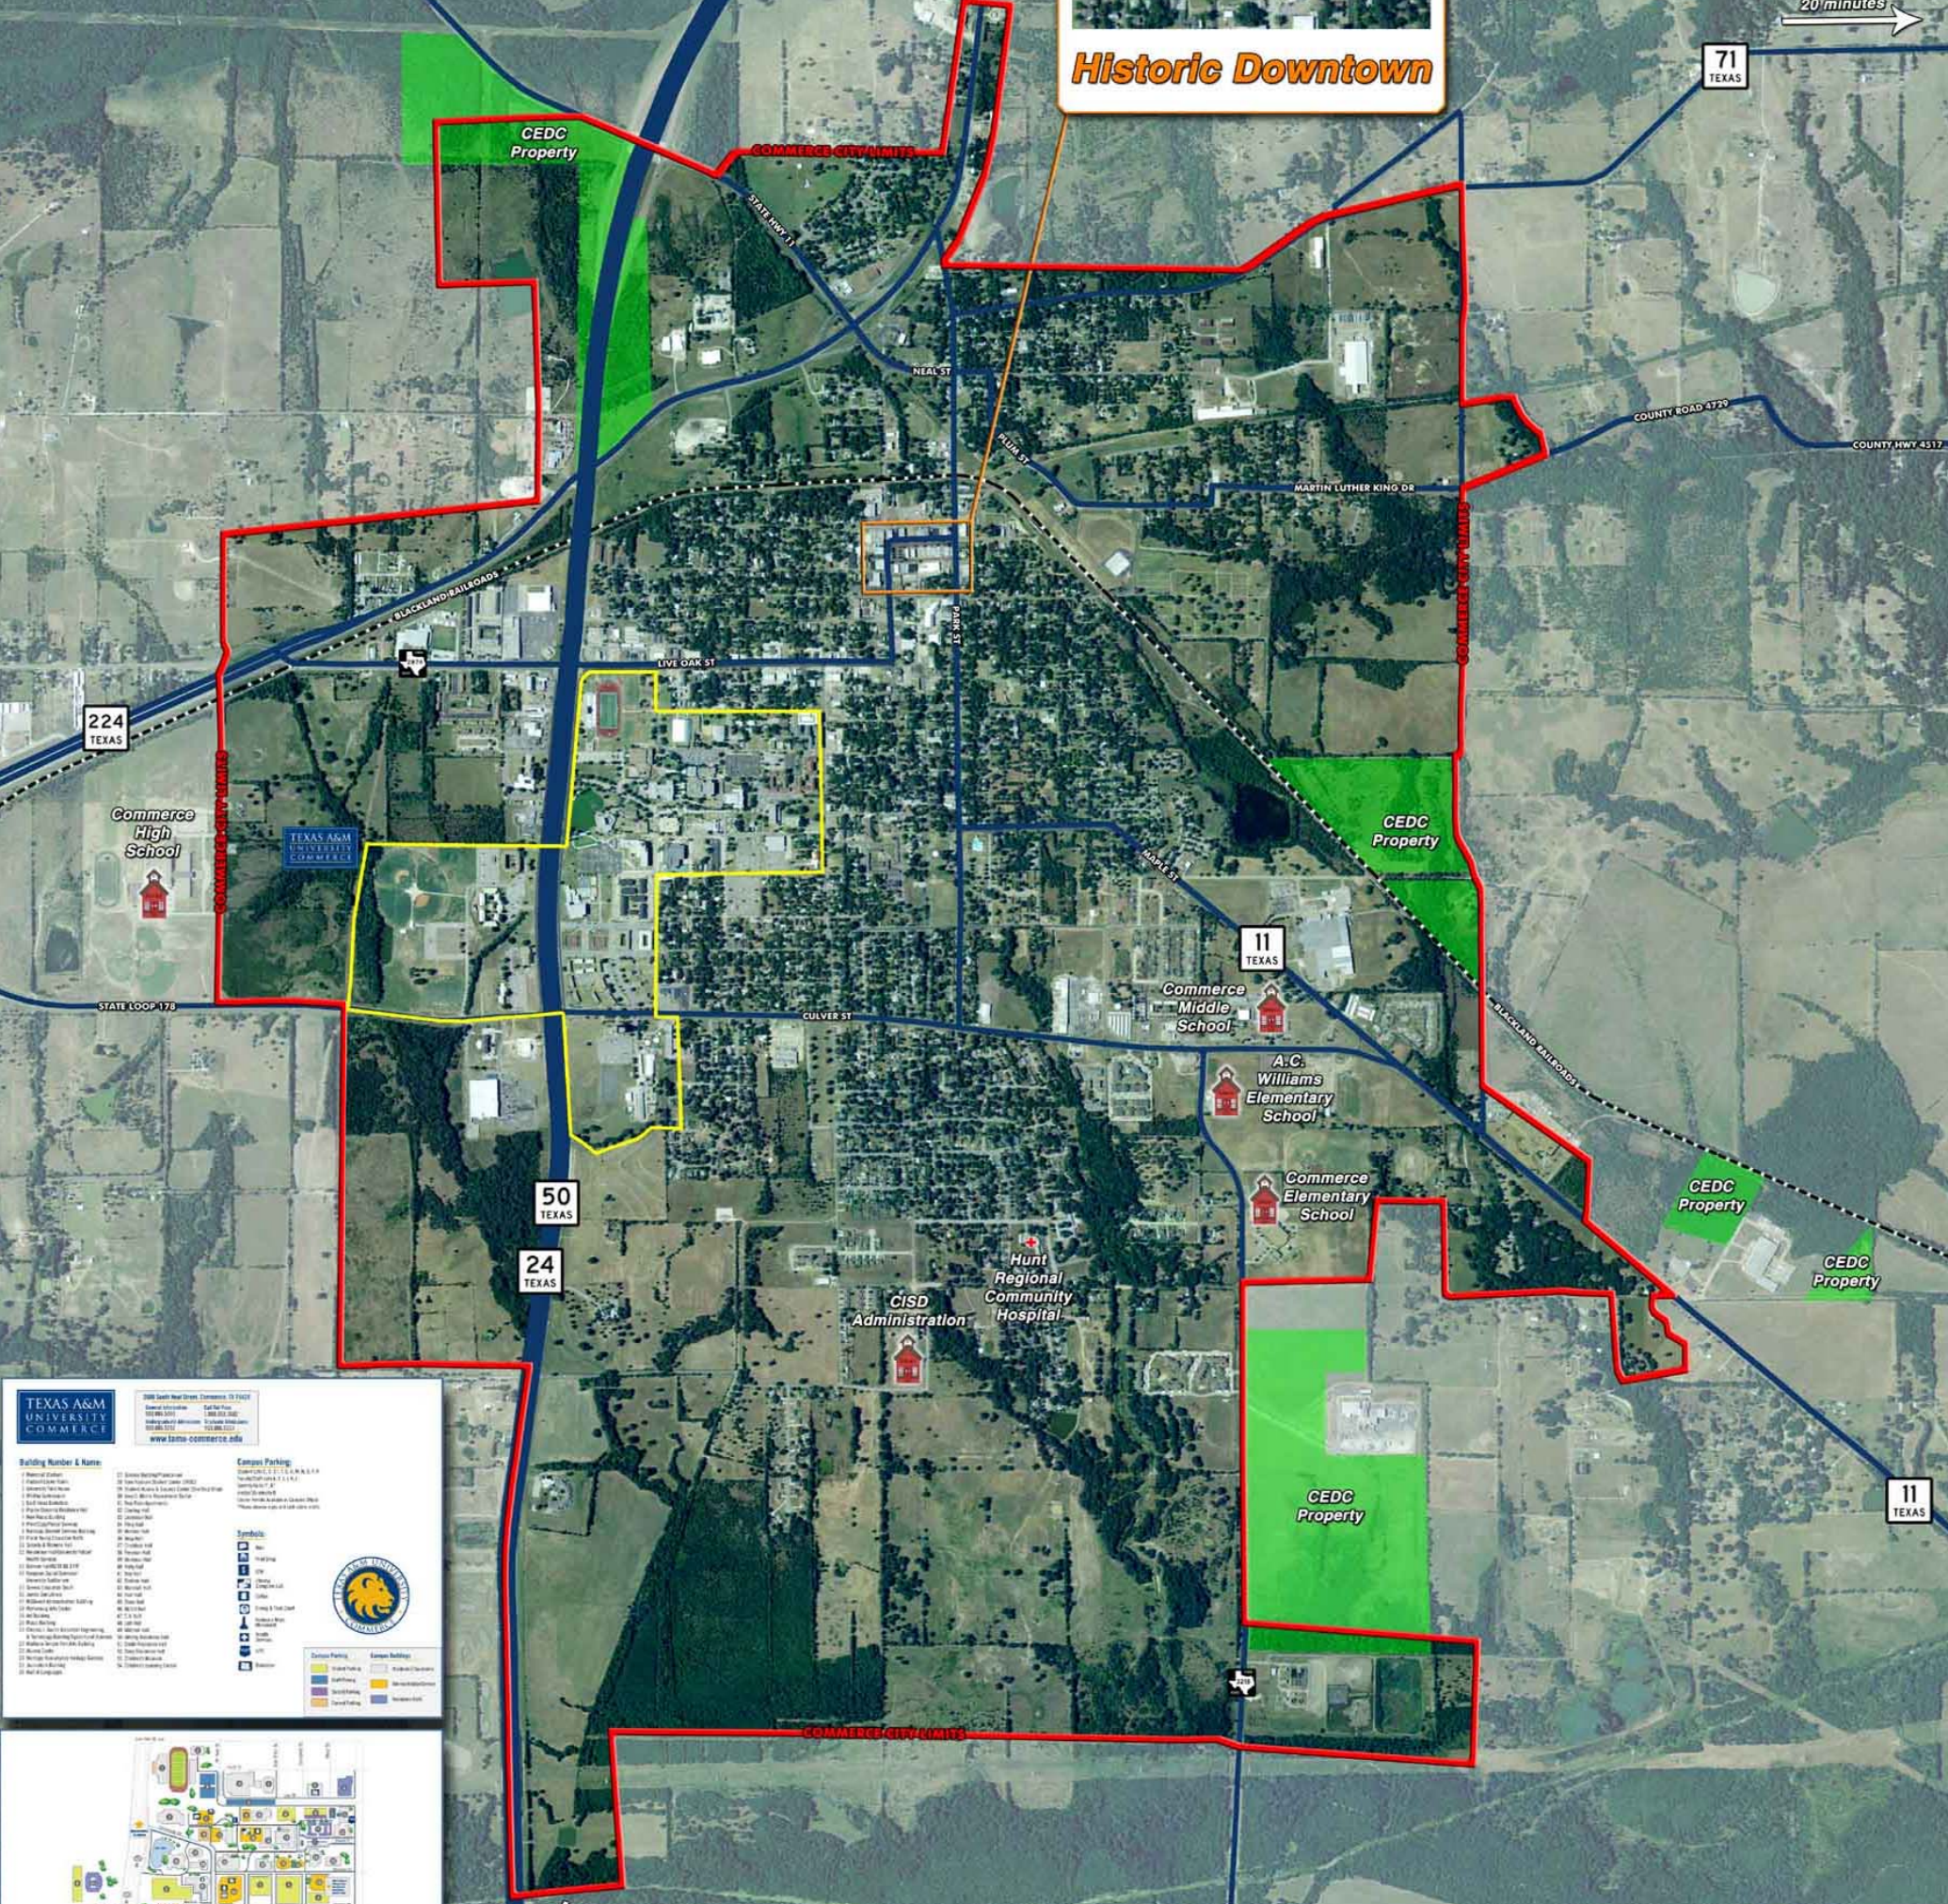

Commerce Municipal Airport

1.3 miles from Commerce

Commerce Municipal Airport 2F7

- Runway 18/36 - 3909 feet
- 6 Tie Downs - no charge
- 24-hour fuel - Mastercard/Visa only, current price \$3.90/gal
- Pilot lounge w/24-hour access
- Courtesy car
- Unicom frequency - 120.900
- Free Wireless Internet

To Cooper Lake State Park: 20 minutes

To Dallas: 60 miles
To Dallas: 7 miles